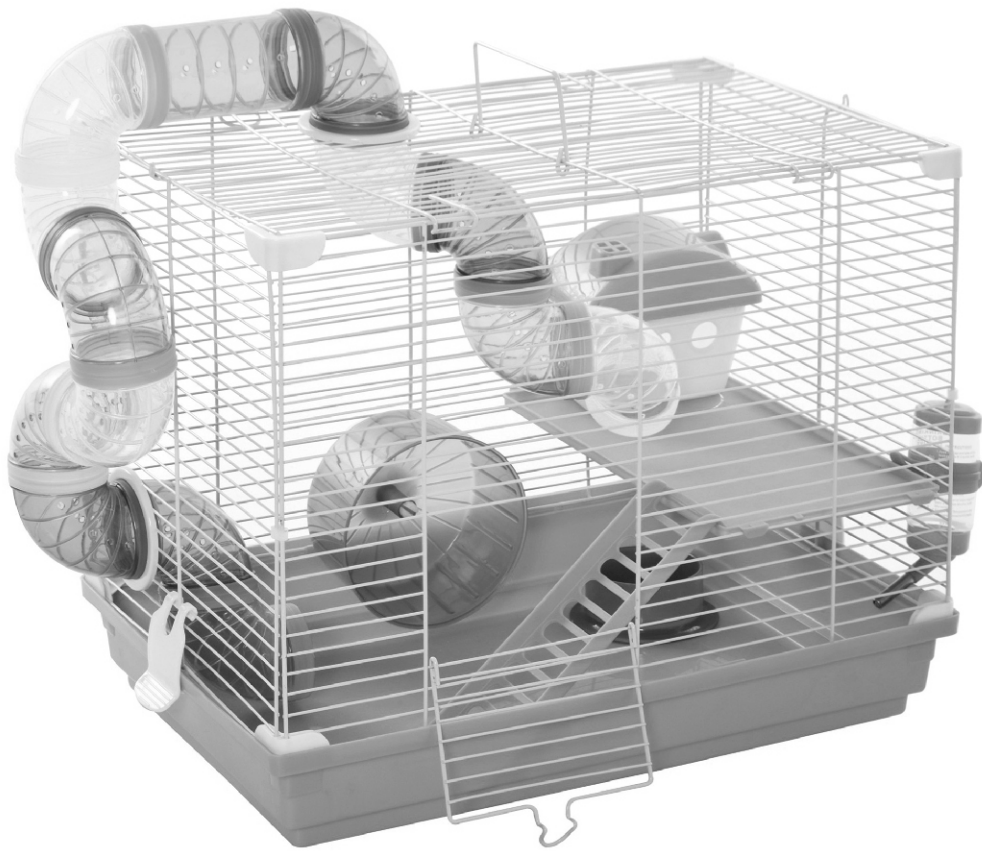

PawHut®

IN240100078V01_GL

D51-213_D51-213V00

7

STEPS

0.5 HR

EN_IMPORTANT, RETAIN FOR FUTURE REFERENCE: READ CAREFULLY.

**FR_IMPORTANT: A LIRE ATTENTIVEMENT ET À CONSERVER POUR CONSULTATION
ULTÉRIEURE.**