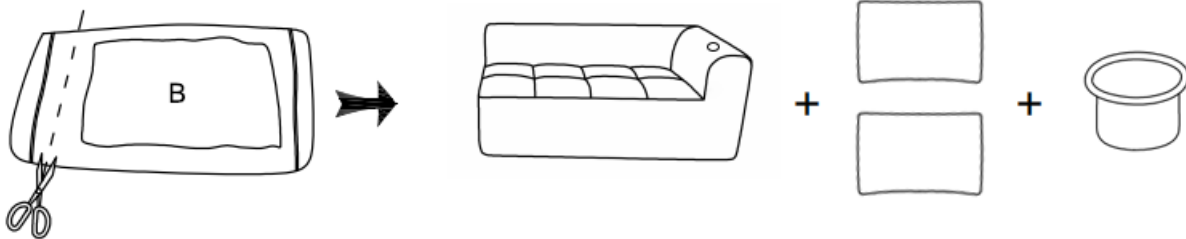

Assembly Instruction

B(Sofa)

STEP:1

Do not use knife

Tear off the tape

STEP:2

STEP:3

Because of vacuum compression , So The seat and backcushions need 48--72hours to decompressand fully inflate before using them. Thank you for your patience !