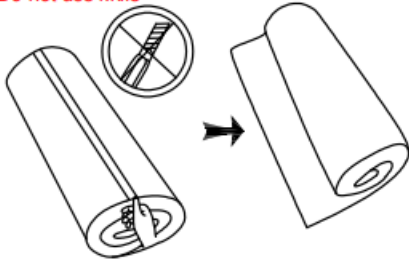

Assembly Instruction

B(Sofa)

STEP:1

Do not use knife

Tear off the tape

STEP:2

STEP:3

Because of vacuum compression , So The seat and backcushions need 48--72hours to decompressand fully inflate before using them. Thank you for your patience !

SAFETY INFORMATION OR WARNING

EN Please read carefully

Warnings:
Do not use on uneven surfaces;
Avoid climbing or tilting the product;
Check for loose screws during use;
Keep away from fires, direct sunlight, and damp environments.