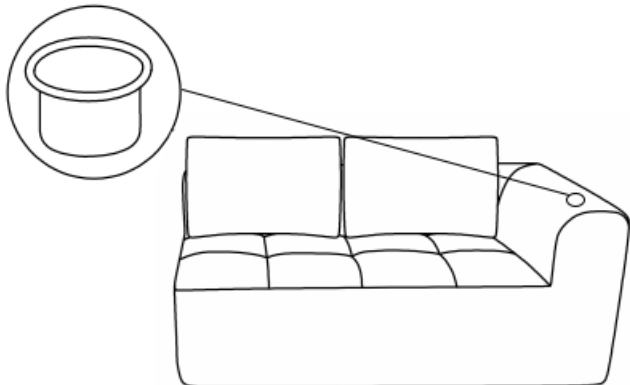

Assembly Instruction

B(Sofa)

STEP:1

Do not use knife

Tear off the tape

STEP:2

STEP:3

Because of vacuum compression , So The seat and backcushions need 48--72hours to decompressand fully inflate before using them. Thank you for your patience !