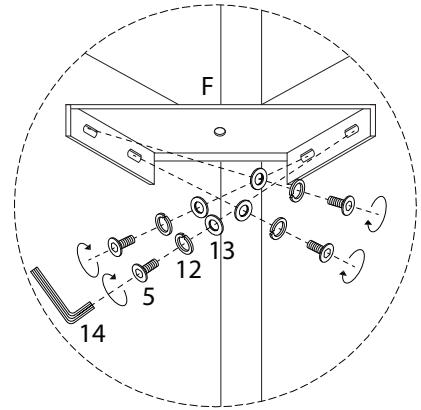

7

F	5	12	13	14
x 2	x 8	x 8	x 8	x 1