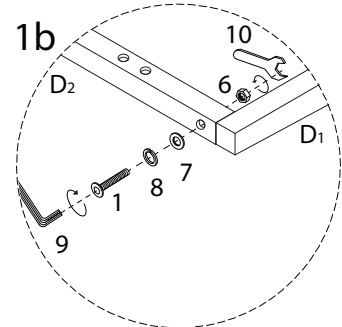

ROUEN

Assembly instructions for the bed frame, including tool requirements, time, and personnel.

Tools: A circle containing icons for an Allen key, a hex key, and a wrench. A power drill icon is crossed out with a diagonal line, indicating it is not to be used.

Warning: A triangle with an exclamation mark.

Time: A clock icon with a circular arrow, indicating a 60-minute assembly time.

Personnel: A stick figure icon with the number 2 below it, indicating that two people are required for assembly.

11

D ₂  x 1	H  x 2	1 M8 x 45 x 2	6  x 2	7  M8 x 2	8  M8 x 2	9  M8 x 1	10  x 1
--	---	---------------------------	---	---	---	---	--

12

D ₂  x 1	G  x 1
--	---

13

D1	1	6	7	8	9	10
						
x 2	x 4	x 4	x 4	x 4	x 1	x 1

14

D3	1	6	7	8	9	10
						
x 2	x 8	x 8	x 8	x 8	x 1	x 1

15

<p>1</p>  <p>M8 x 45 x 4</p>	<p>6</p>  <p>x 4</p>	<p>7</p>  <p>M8 x 4</p>	<p>8</p>  <p>M8 x 4</p>	<p>9</p>  <p>M8 x 1</p>	<p>10</p>  <p>x 1</p>
---	---	--	---	--	--