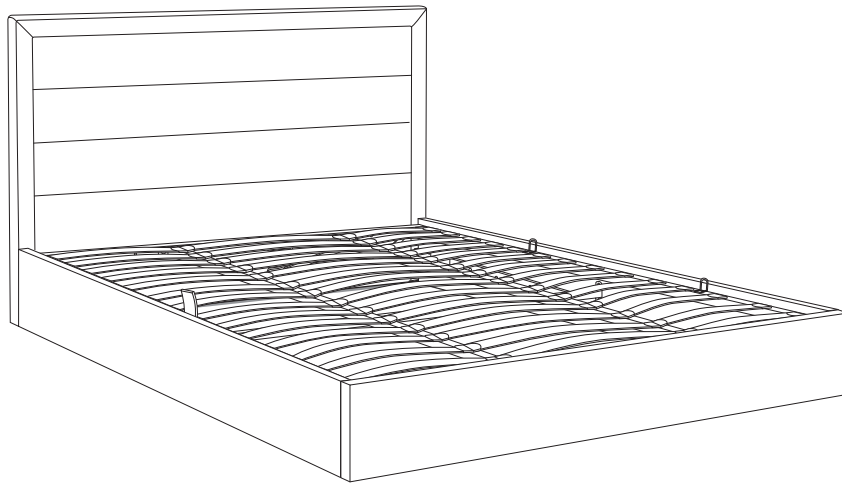

ROUEN

Assembly instructions for the bed frame, including tool requirements, time, and personnel.

Tools: A circle containing icons for an Allen key, a hex key, and a wrench. A power drill icon is crossed out with a diagonal line, indicating it is not to be used.

Material Handling: A circle containing an icon of a mattress being placed on a surface. A second icon shows a mattress being lifted, with a diagonal line through it, indicating that the mattress should not be lifted or carried in this manner.