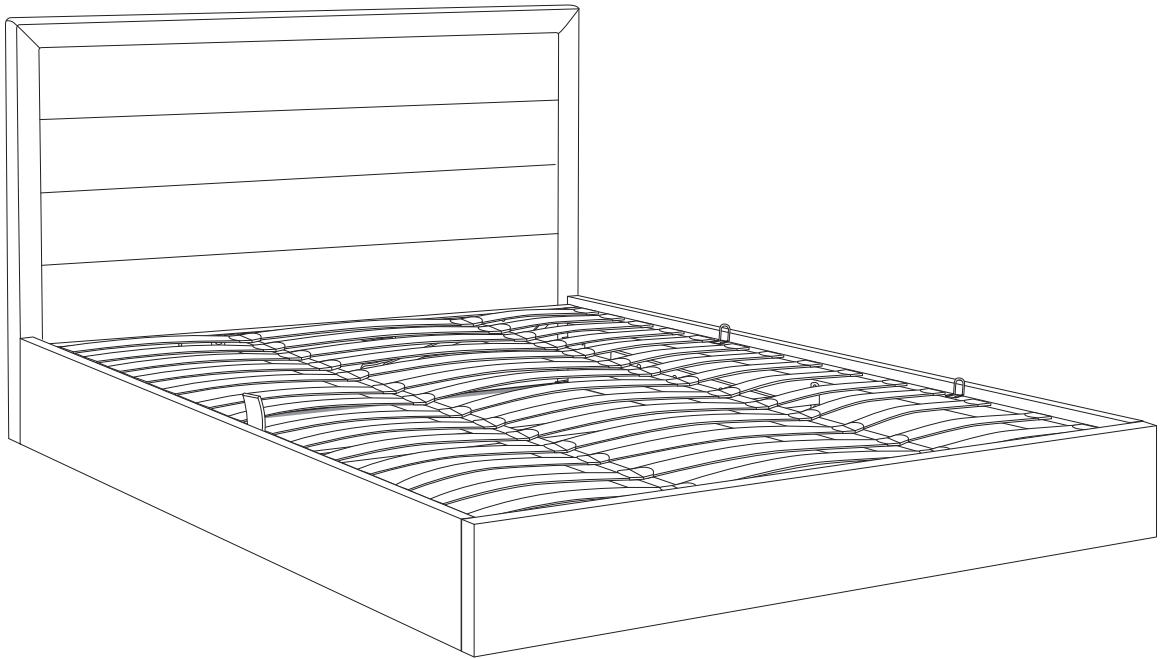

ROUEN

Assembly instructions for the bed frame, including tool requirements, time, and personnel.

Tools: A circle containing icons for an Allen key, a hex key, and a wrench. A power drill icon is crossed out with a diagonal line, indicating it is not to be used.

Material Handling: A circle containing an icon of a mattress being placed on a surface. A second icon shows a mattress being lifted, with a diagonal line through it, indicating that the mattress should not be lifted or carried in this manner.